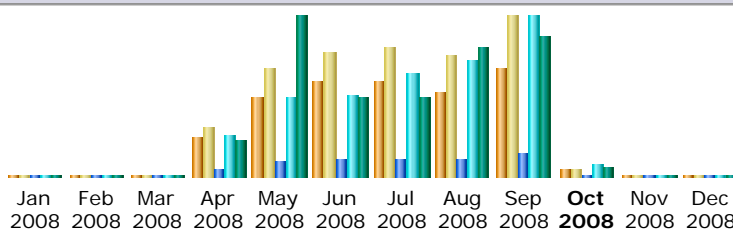

### Summary

<b>Reported period</b>	Month Sep 2008				
<b>First visit</b>	01 Sep 2008 - 00:07				
<b>Last visit</b>	30 Sep 2008 - 23:56				
	Unique visitors	Number of visits	Pages	Hits	Bandwidth
Viewed traffic *	<b>3407</b>	<b>5187</b> (1.52 visits/visitor)	<b>13137</b> (2.53 pages/visit)	<b>93911</b> (18.1 hits/visit)	<b>2.62 GB</b> (530.54 KB/visit)
Not viewed traffic *			<b>16030</b>	<b>26000</b>	<b>2.23 GB</b>

### Monthly history

Month	Unique visitors	Number of visits	Pages	Hits	Bandwidth
Jan 2008	0	0	0	0	0
Feb 2008	0	0	0	0	0
Mar 2008	0	0	0	0	0
Apr 2008	1222	1575	4060	24415	667.68 MB
May 2008	2525	3502	8685	46527	3.06 GB
Jun 2008	3038	3996	9809	47854	1.52 GB
Jul 2008	3005	4134	10178	59186	1.53 GB
Aug 2008	2655	3864	9475	67412	2.45 GB
Sep 2008	3407	5187	13137	93911	2.62 GB
<b>Oct 2008</b>	259	270	646	8318	206.34 MB
Nov 2008	0	0	0	0	0
Dec 2008	0	0	0	0	0
<b>Total</b>	<b>16111</b>	<b>22528</b>	<b>55990</b>	<b>347623</b>	<b>12.03 GB</b>