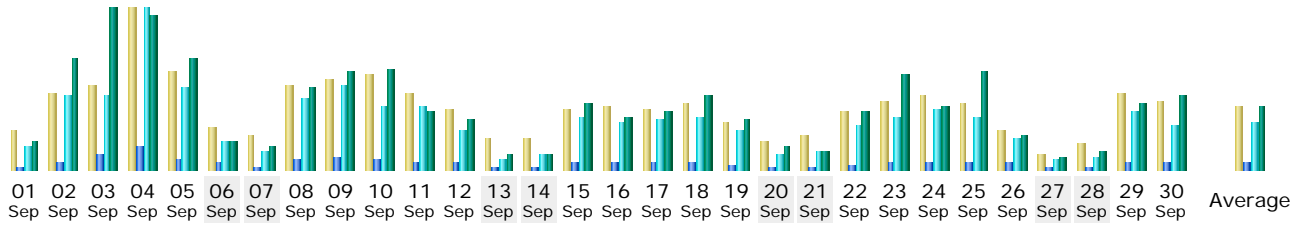

Day	Number of visits	Pages	Hits	Bandwidth
01 Sep 2008	106	171	1589	42.12 MB
02 Sep 2008	212	512	4780	159.31 MB
03 Sep 2008	240	939	4853	229.24 MB
04 Sep 2008	454	1407	10534	218.63 MB
05 Sep 2008	275	677	5369	159.79 MB
06 Sep 2008	118	376	1775	40.09 MB
07 Sep 2008	93	151	1178	31.24 MB
08 Sep 2008	241	617	4667	117.12 MB
09 Sep 2008	249	714	5565	139.38 MB
10 Sep 2008	266	596	4053	144.56 MB
11 Sep 2008	213	412	4051	82.39 MB
12 Sep 2008	168	353	2514	69.80 MB
13 Sep 2008	86	127	607	22.53 MB
14 Sep 2008	86	198	999	22.46 MB
15 Sep 2008	171	431	3409	92.66 MB
16 Sep 2008	178	513	2992	74.16 MB
17 Sep 2008	167	409	3179	79.88 MB
18 Sep 2008	186	506	3479	102.50 MB
19 Sep 2008	134	335	2551	70.02 MB
20 Sep 2008	83	133	979	31.76 MB
21 Sep 2008	93	189	1242	24.02 MB
22 Sep 2008	160	348	2875	83.40 MB
23 Sep 2008	190	464	3363	136.57 MB
24 Sep 2008	210	520	3919	88.03 MB
25 Sep 2008	182	556	3286	137.78 MB
26 Sep 2008	106	377	2024	49.62 MB
27 Sep 2008	45	97	674	19.25 MB
28 Sep 2008	71	128	718	23.86 MB
29 Sep 2008	213	489	3800	92.38 MB
30 Sep 2008	191	392	2887	102.88 MB
Average	172.90	437.90	3130.37	89.58 MB
Total	5187	13137	93911	2.62 GB